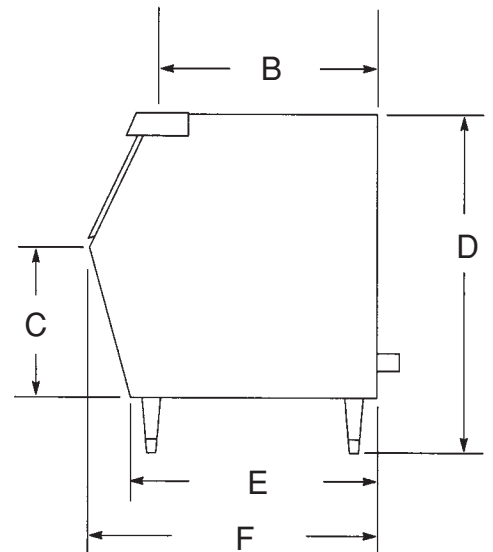

### Dimensions

	B230AP	B430AP	B530AP	B530SS
A	30" (76 cm)	30" (76 cm)	30" (76 cm)	30" (76 cm)
B	23.87" (61 cm)	26" (66 cm)	26" (66 cm)	26" (66 cm)
C	11.25" (29 cm)	22.50" (57 cm)	26.50" (67 cm)	26.50" (67 cm)
D	23.50 (60 cm)	38" (97 cm)	48" (122 cm)	48" (122 cm)
E	23.87 (61 cm)	28.31" (72 cm)	28.31" (72 cm)	28.31" (72 cm)
F	30" (76 cm)	32.31" (82 cm)	32.31" (82 cm)	32.31" (82 cm)
G	15" (38 cm)	15" (38 cm)	15" (38 cm)	15" (38 cm)
H	.75" (2 cm)	.75" (2 cm)	.75" (2 cm)	Drain Centered on Bottom
I	2.75" (7 cm)	2.75" (7 cm)	2.75" (7 cm)	Drain Centered on Bottom